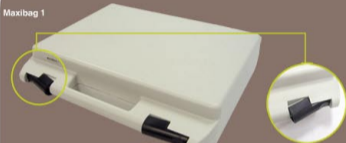

Maxi & Ecobags Price List

oakleighcases.^{TM}
protecting your equipment

Maxibag 1