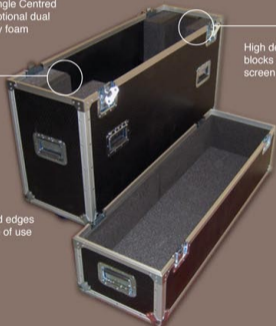

## 4' Road Trunk Price List

Truck friendly size allowing 4 to sit across the back of a truck

Ext Dims: 1200 x 569 x 600mm

**9mm Birch Ply With Hexagrip Finish**  
£290

**9mm Birch ply with black laminate finish**  
£340

### Options

12mm Foam lining	£30
Tray 150mm Deep	£30
Tray Half 150mm Deep	£25
Partition Across Width	£10
Partition Length	£15
Removeable partition set	£35
Tour Label	£15
Castor Dish Set	£15

## Plasma Screen Price list

**oakleighcases.**<sup>TM</sup>  
protecting your equipment

Image below  
42" Single Centred  
with optional dual  
density foam

High density Foam  
blocks secure the  
screen in place.